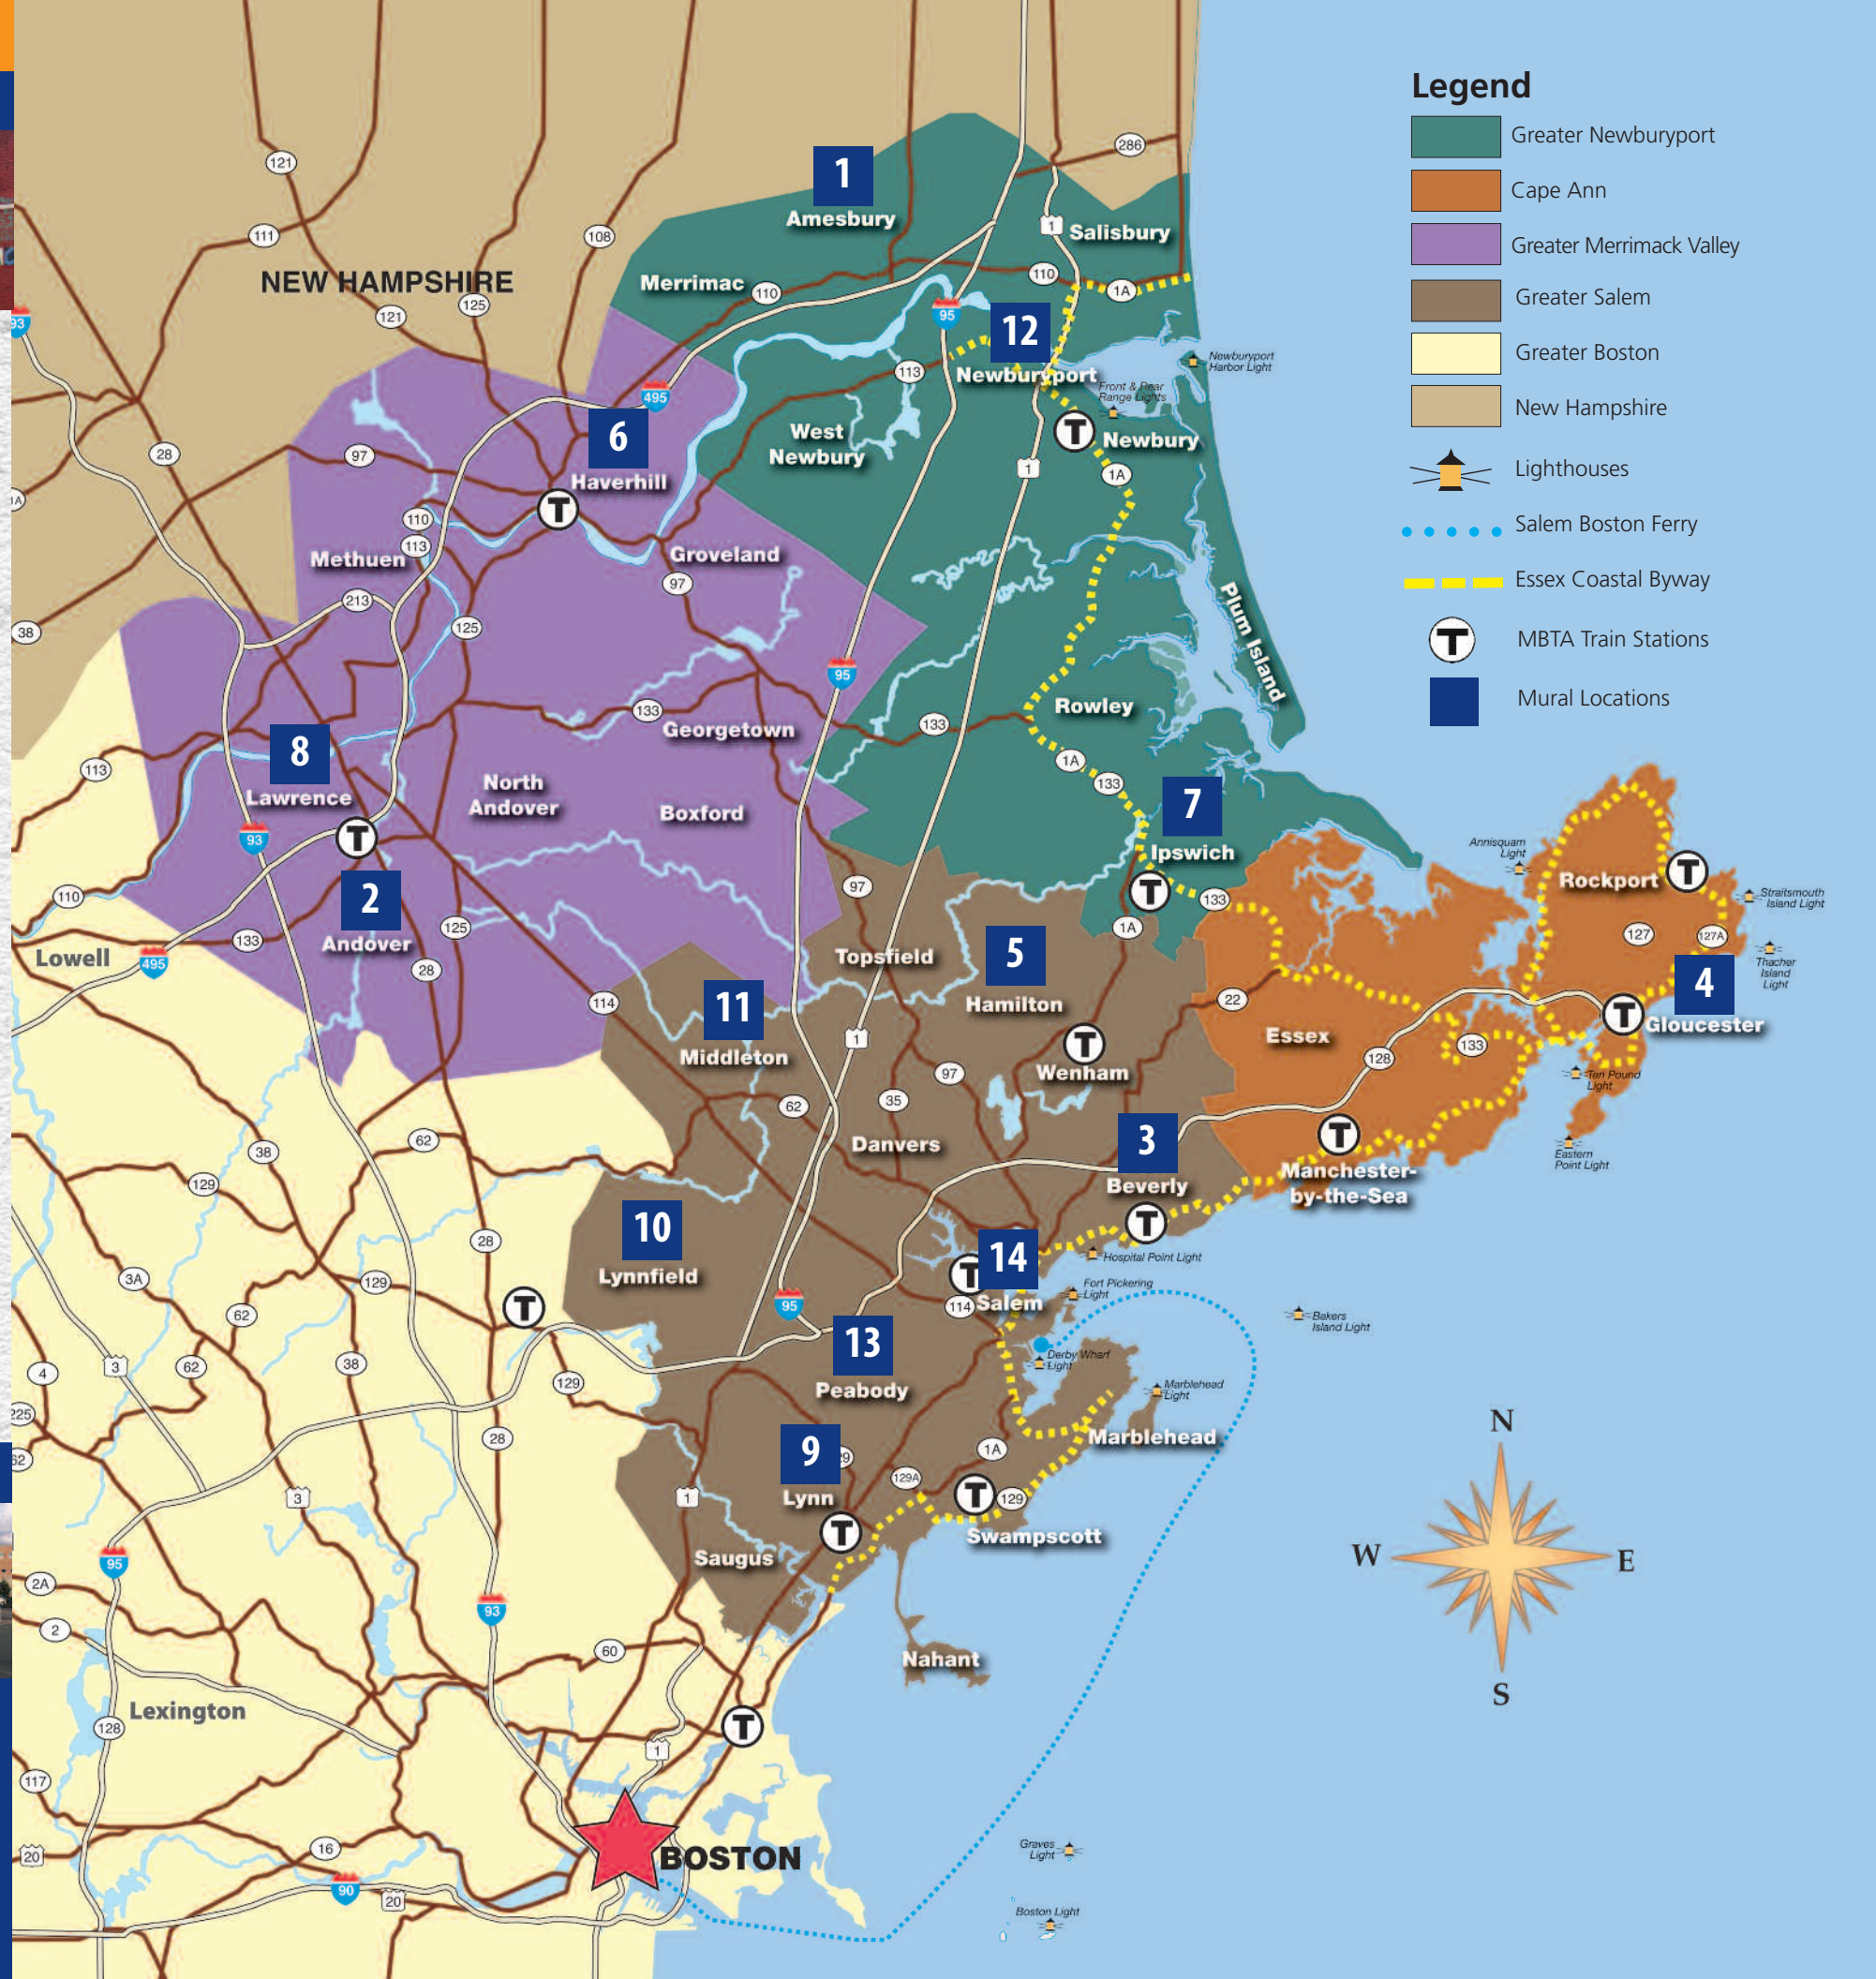

North of Boston

MURRAL MAP

North of Boston is alive with murals!

Throughout this map, you will find a number of our region's outdoor, walkable murals available free to the public at all times.* We encourage you to visit different communities and experience the art and culture that North of Boston has to offer.

Images on this page left to right on top: Artist - Alan Pearsall, Location - Ipswich Riverwalk on the EBSCO Building, Photo © Holly Perry/NBCVB; Artist - Essex Art Center, Location - 151 Essex St. in Lawrence, Photo © Holly Perry/NBCVB; Artist - Cey Adams, Location - 65 Munroe St. in Lynn, Photo © Dan Phillips; Artist - Phillip M. Coleman, Location - Brown's of Beverly on Cabot St., Photo © Holly Perry/NBCVB; Artist - Essex Art Center, Location - 361 Essex St. in Lawrence, Photo © Holly Perry/NBCVB

Images on this page left to right on bottom: Artist - Local Artists, Teen Art Guild & Cape Ann Art Haven, Location - Walkway between Main & Rogers on the Parson St. Building in Gloucester, Photo © David Cox; Artist - Angurria, Location - 516 Washington St in Lynn, Photo © Dan Phillips; Artist - Sarah Rutherford, Location - 45 Washington St in Haverhill, Photo © Kishgraphics; Artist - Phillip M. Coleman, Location - Cabot & Pond Sts. in Beverly, Photo © Holly Perry/NBCVB; Artist - Kilia Lliano, Location - 41 Buffum St. in Lynn, Photo © A.M. Casey/NBCVB